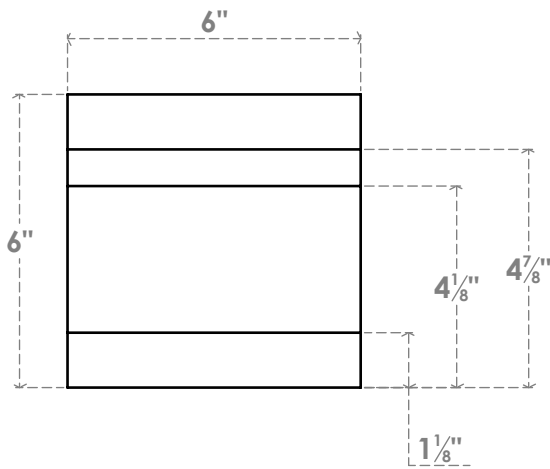

RFTP06X06X20NEB

6"W X 6"H X 20"L NEW BRIGHTON ARCHITECTURAL GRADE PVC RAFTER TAIL

SIDE PROFILE

FRONT PROFILE

ISOMETRIC

EKENA MILLWORK
 2300 WEST MAIN ST.
 CLARKSVILLE, TX 75426
 TOLL FREE: 866-607-0453
 WWW.EKENAMILLWORK.COM