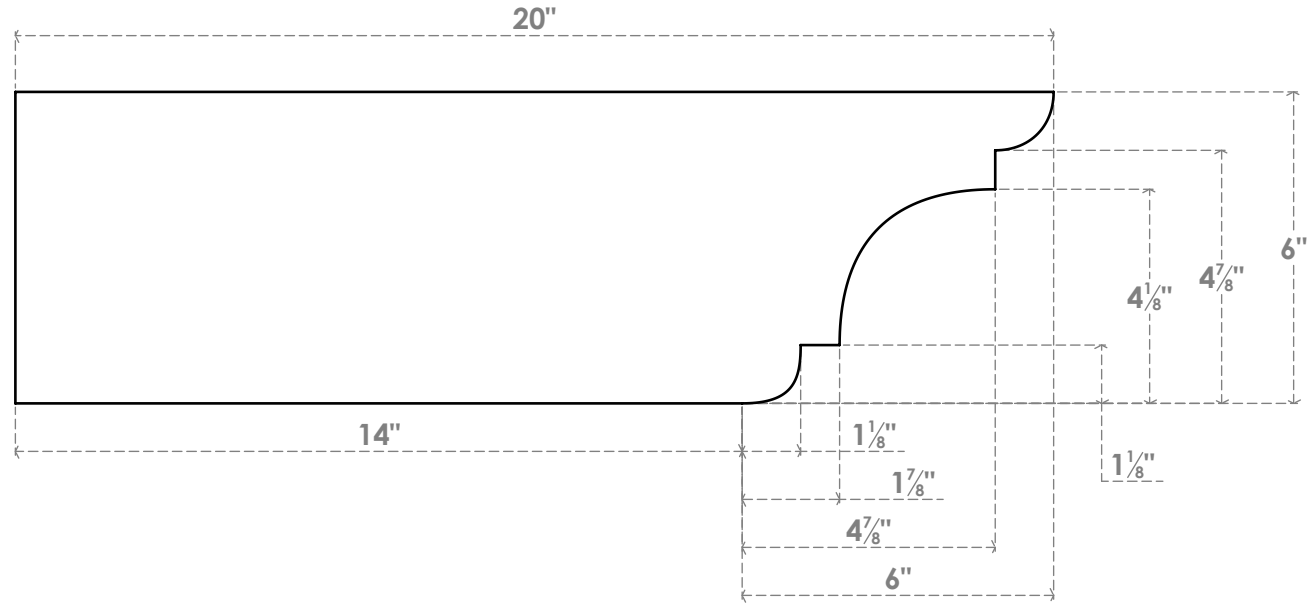

RFTP06X06X20NEB

6"W X 6"H X 20"L NEW BRIGHTON ARCHITECTURAL GRADE PVC RAFTER TAIL

SIDE PROFILE

FRONT PROFILE

ISOMETRIC

EKENA MILLWORK
 2300 WEST MAIN ST.
 CLARKSVILLE, TX 75426
 TOLL FREE: 866-607-0453
 WWW.EKENAMILLWORK.COM